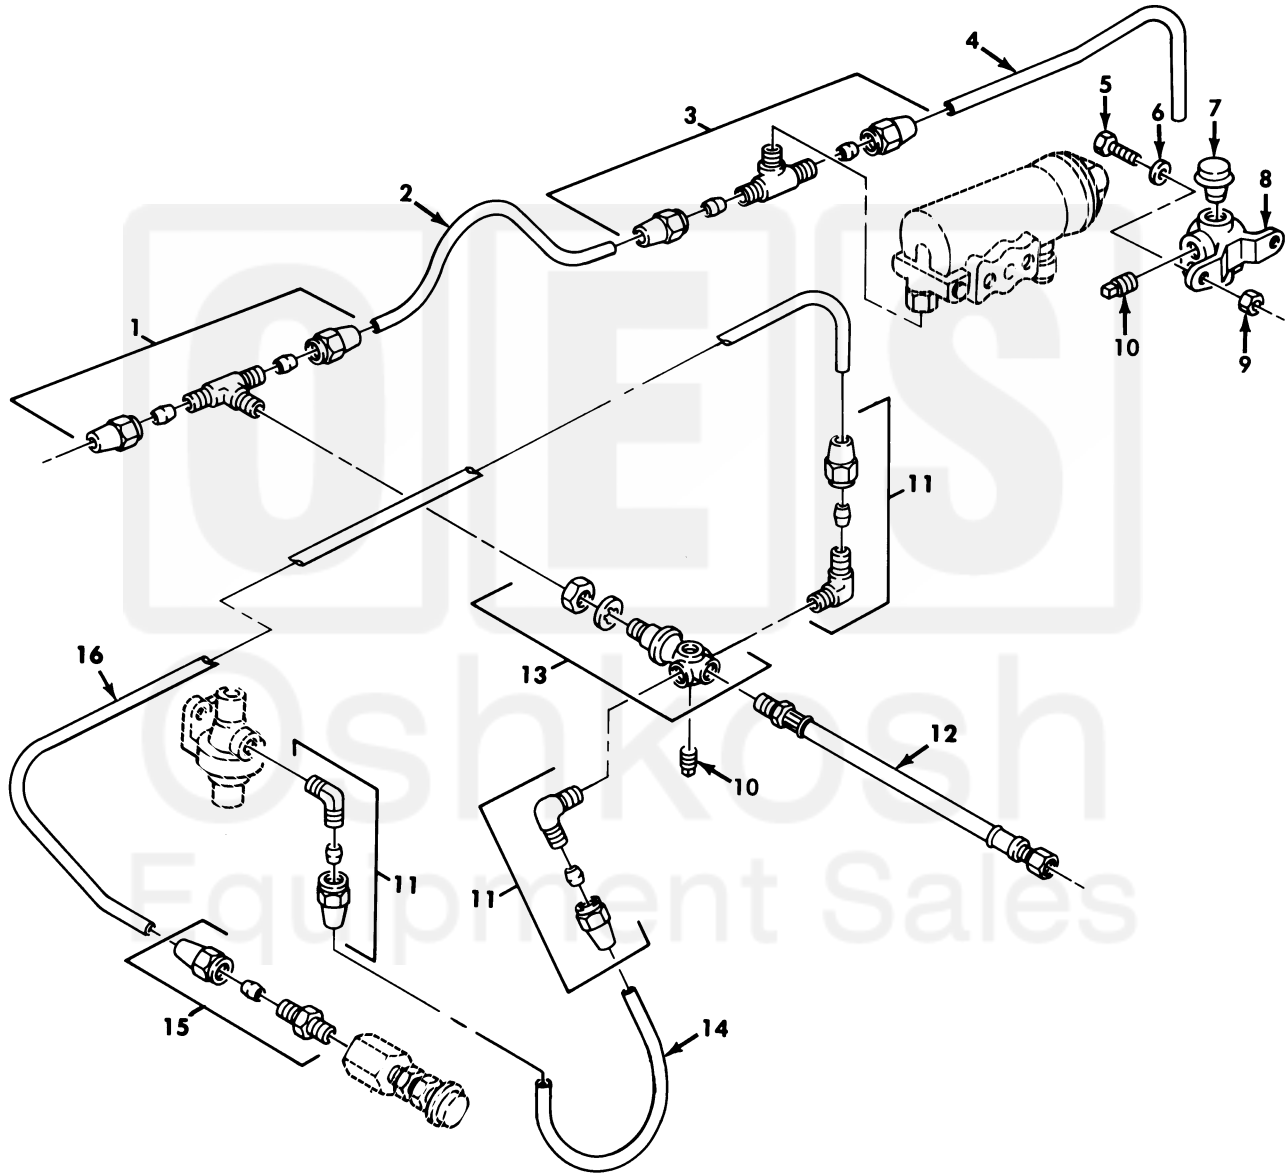

UNIT, DIRECT SUPPORT, AND GENERAL SUPPORT MAINTENANCE
REPAIR PARTS AND SPECIAL TOOLS LIST
TRUCK, 5-TON, 6X6, M809 SERIES TRUCKS (DIESEL)

Figure 185. Air Manifold, Breather Valve, and Windshield Wiper Air Supply Lines.

(1) ITEM NO	(2) SMR CODE	(3) NSN	(4) CAGEC	(5) PART NUMBER	(6) DESCRIPTION AND USABLE ON CODE (UOC)	(7) QTY
GROUP 1208 AIR BRAKE SYSTEM						
FIG. 185 AIR MANIFOLD, BREATHER VALVE, AND WINDSHIELD WIPER AIR SUPPLY LINES						
1	PAOZZ	4730-00-494-6580	81343	6-6-4 120425BA	TEE, PIPE TO TUBE.....	1
2	MOOZZ		19207	7409488	TUBE, BENT, METALLIC MAKE FROM TUBE, P/N 800E2730.....	1
3	PAOZZ	4730-00-782-5461	81343	6-6-2 120425BA	TEE, PIPE TO TUBE.....	1
4	MOOZZ		19207	8689208	TUBE, COPPER MAKE FROM TUBE, P/N 800E2730.....	1
5	PAOZZ	5305-00-068-0515	80204	B1821BH025F100N	SCREW, CAP, HEXAGON H.....	2
6	PAOZZ	5310-00-809-4058	96906	MS27183-10	WASHER, FLAT.....	2
7	PAOZZ	4730-01-099-6474	19207	8340111	PLUG, TUBE FITTING, T.....	1
8	PAOZZ	4730-00-374-1766	29510	139744H1	CONNECTOR, MULTIPLE,.....	1
9	PAOZZ	5310-00-061-7325	96906	MS21045-4	NUT, SLFLKG HEXAGON.....	2
10	PAOZZ	4730-00-011-2578	18876	8169431	PLUG, PIPE.....	8
11	PAOZZ	4730-00-069-1187	79146	H0169-6X4	ELBOW, PIPE TO TUBE.....	3
12	PAOZZ	4720-00-727-1627	19207	8741776	HOSE ASSEMBLY, NONME.....	1
13	PAOZZ	4730-00-753-9300	19207	7539300	FITTING, MANIFOLD.....	1
14	MOOZZ		19207	7409495	TUBE, BENT, METALLIC MAKE FROM TUBE, P/N 800E2730.....	1
15	PAOZZ	4730-00-142-3075	40342	41X320	ADAPTER, STRAIGHT, PI.....	1
16	MOOZZ	4710-00-740-9496	19207	7409496	TUBE, BENT, METALLIC MAKE FROM TUBE P/N 800E2730.....	1

END OF FIGURE